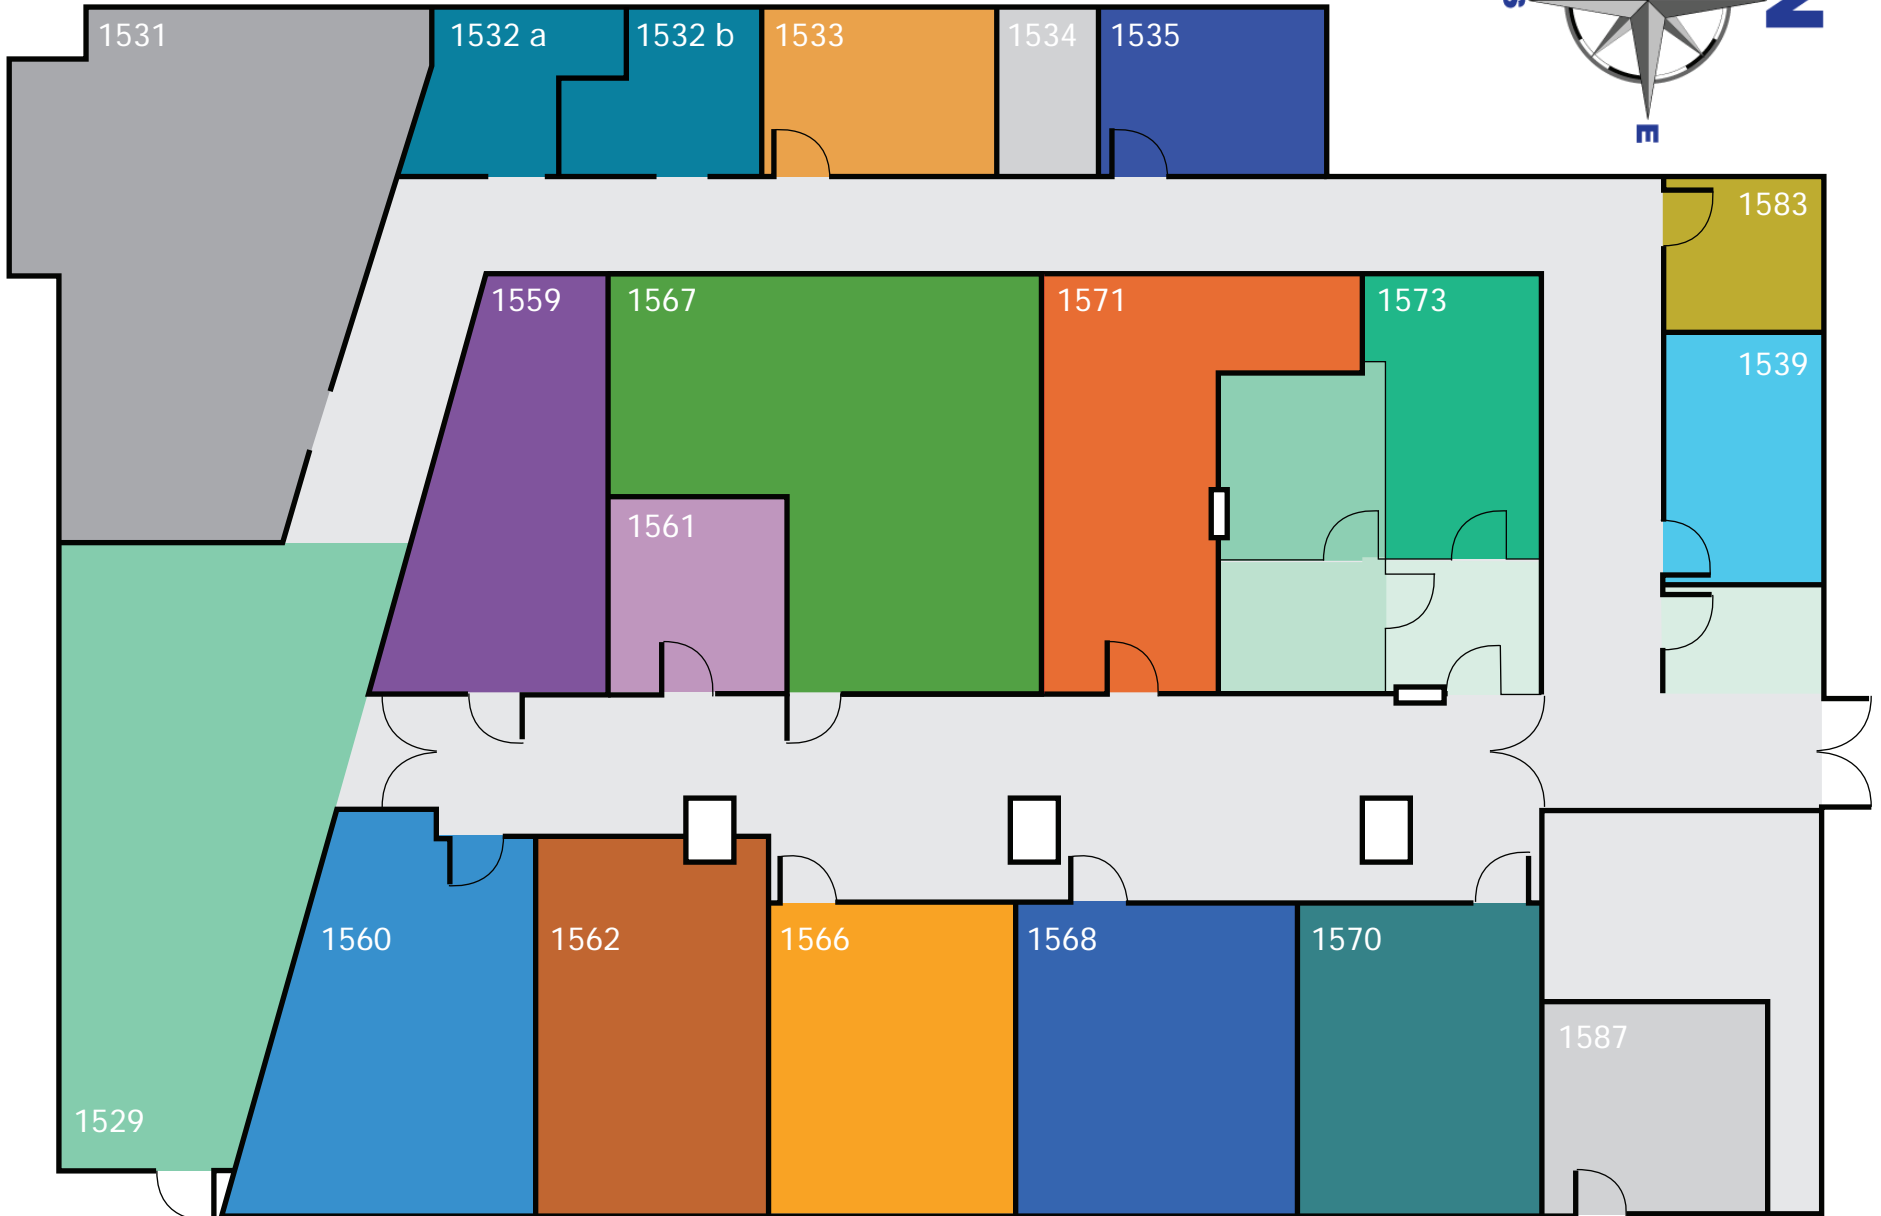

COURTYARD

SILVERMAN HALL EAST LOBBY

PANCOE HALL  
Panceo Vivarium (down one floor)

PUBLIC CORRIDOR